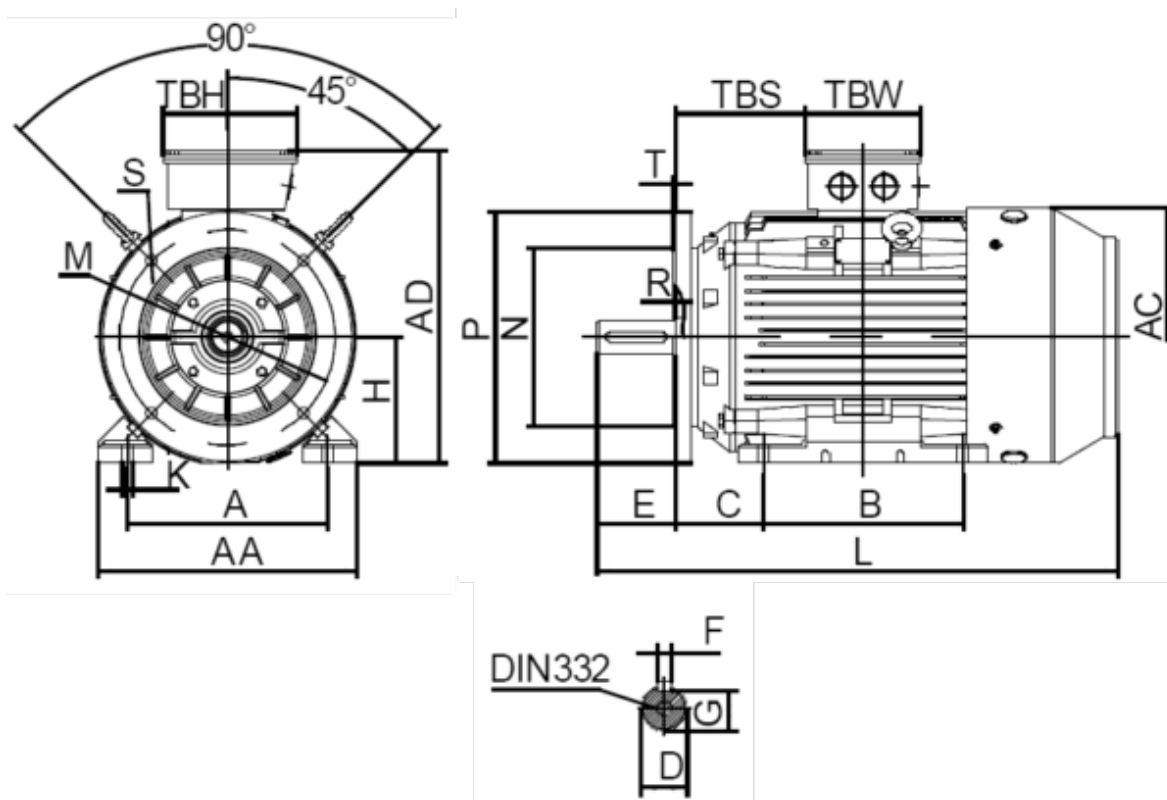

Data Sheet

Article number: 250300750627

Description: Kleedrive T3C 160M-6 7.5KW 900 rpm
3x400/690V 50HZ IP55 B35 Eff=89,1%

Measures

A = 254	F = 12	TBW = 162
AA = 316	G = 37	
AC = Ø313	H = 160	
AD = 404	HD = 244	
B = 210	K = Ø15	
C = 108	L = 605	
D = Ø42	TBH = 187	
E = 110	TBS = 91	